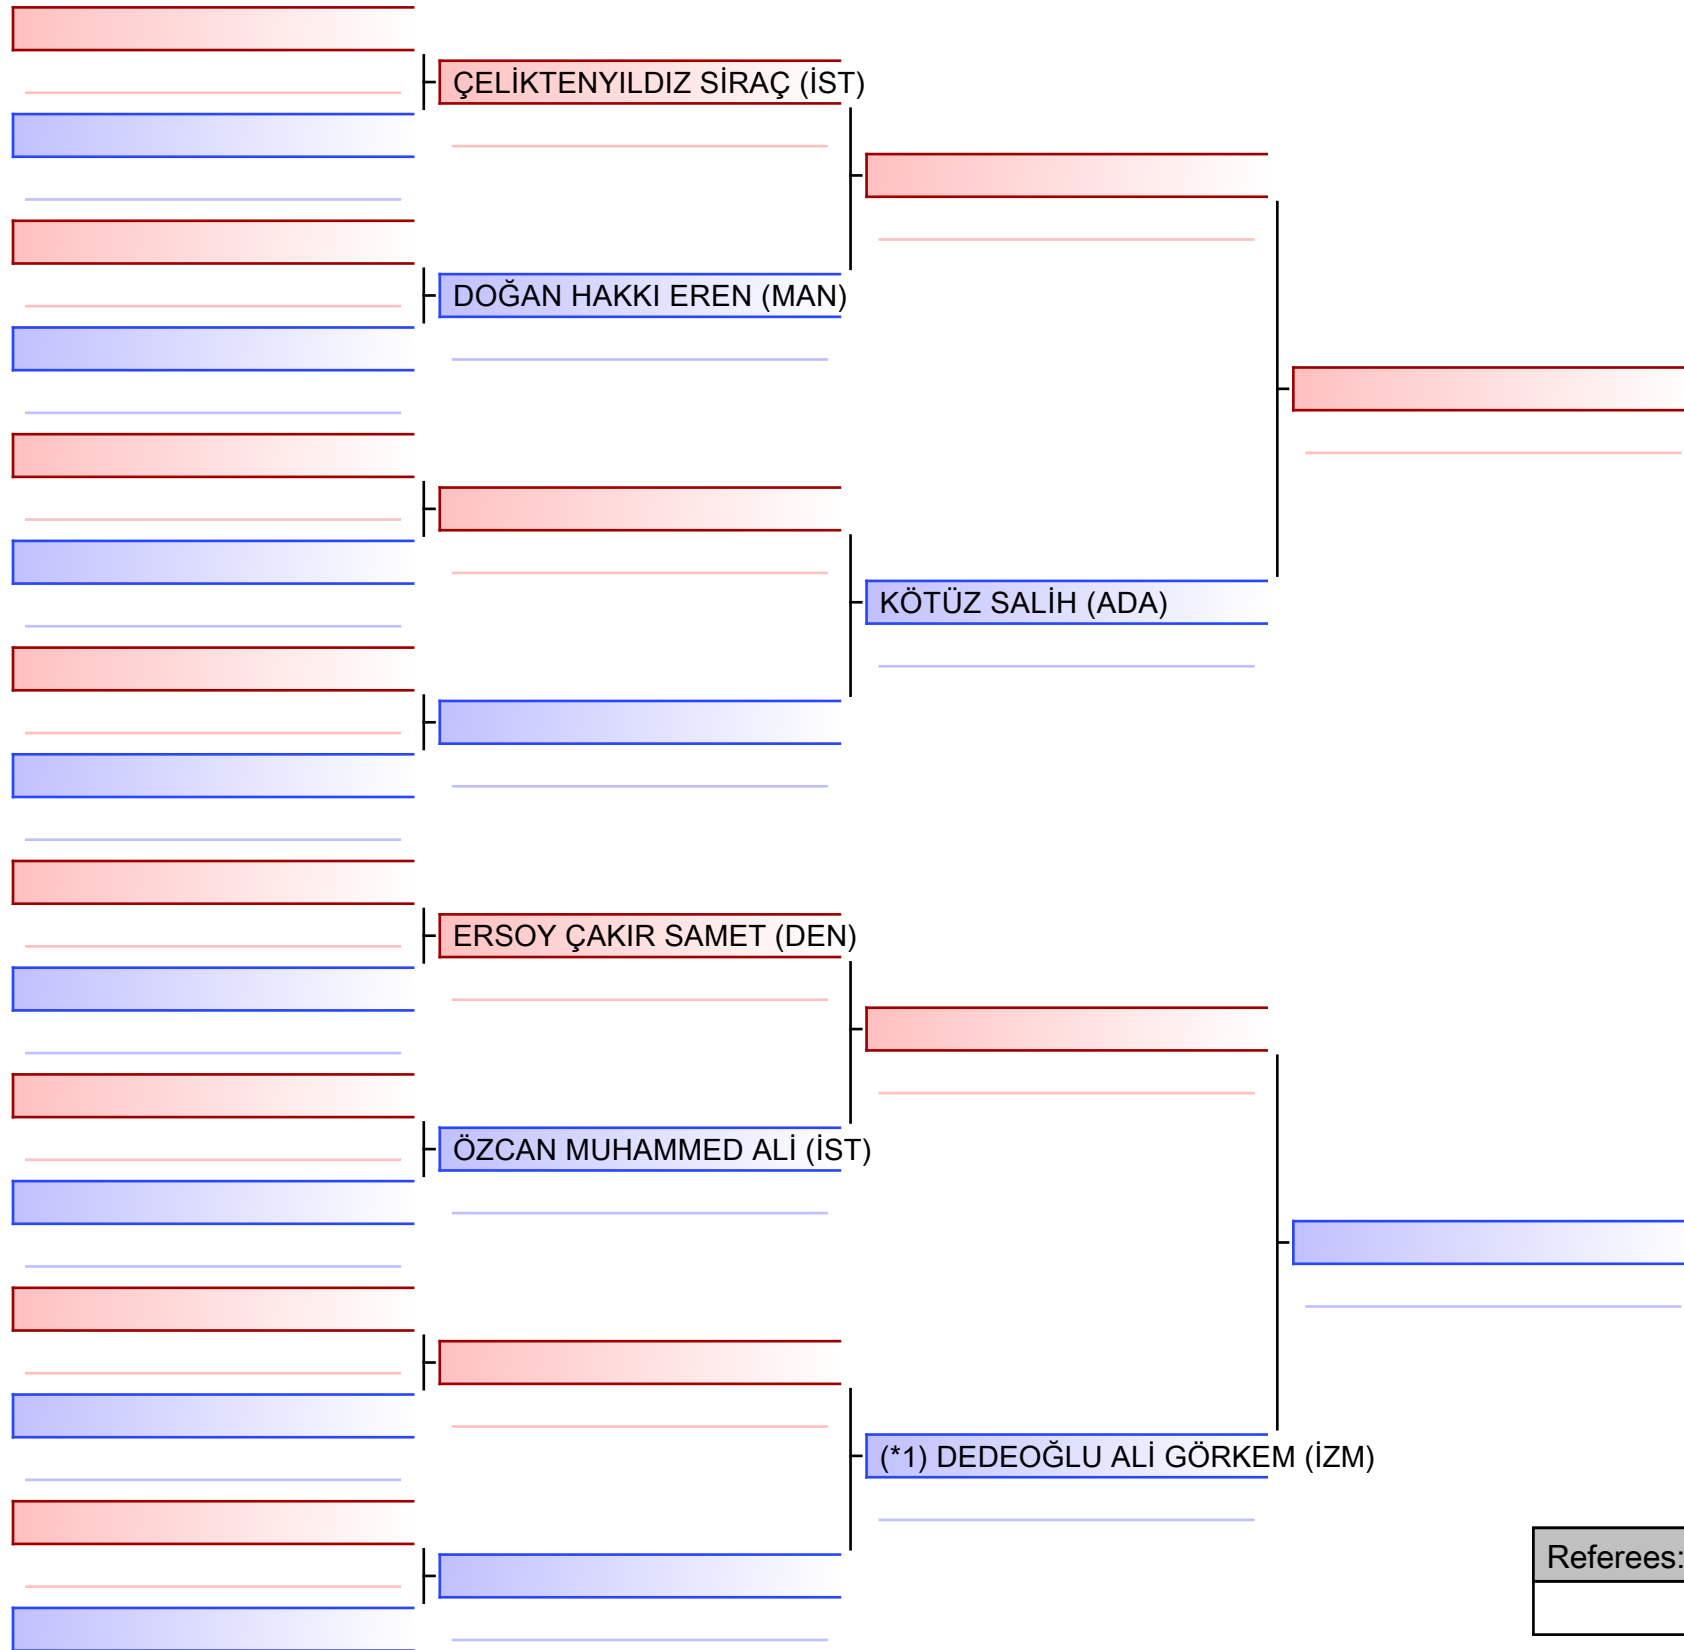

*Seeded

Referees:			

Grey bar representing a match result or status.

*Seeded

Referees:			